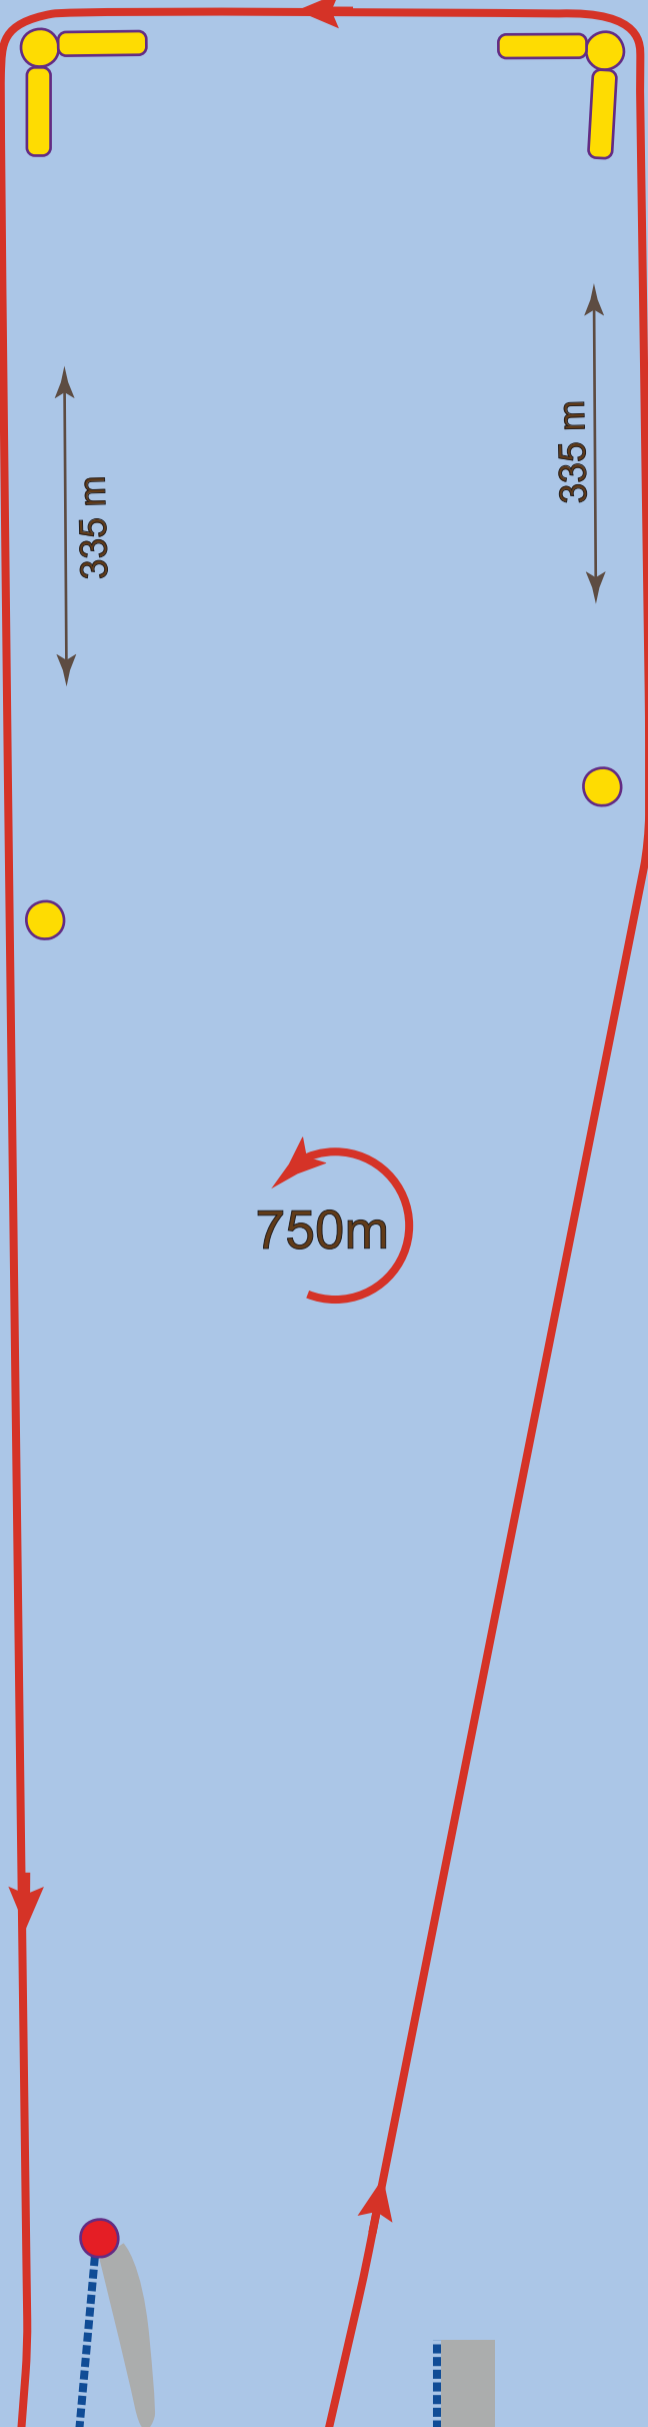

80 m

335 m

335 m

750m

Transit

Arche

Beach Start

Check in